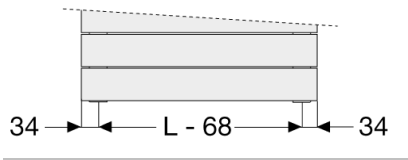

	Model	Dimensions		Heat Output			Weight kg	Price € Standard colour*	Price € Trendy Classic colour	Price € Metallic colour
		Height	Width	Δt50K	Δt60K	Electric				
		mm	mm	Watt	Watt	Watt				

Central heating

RSX-074-050	741	500	377	475		8.2	453.00	520.95	566.25
RSX-104-050	1037	500	504	504		12.2	466.00	535.90	582.50
RSX-126-050	1259	500	583	732		14.0	481.00	553.15	601.25
RSX-148-050	1481	500	691	865		16.5	562.00	646.30	702.50
RSX-185-060	1851	600	980	1223		23.5	728.00	837.20	910.00
RSX-215-080	2147	800	1479	1839		35.5	909.00	1,045.35	1,136.25

**Standard colour : gloss white RAL 9016 ref. 603*

Tapping centre

Distance from the wall